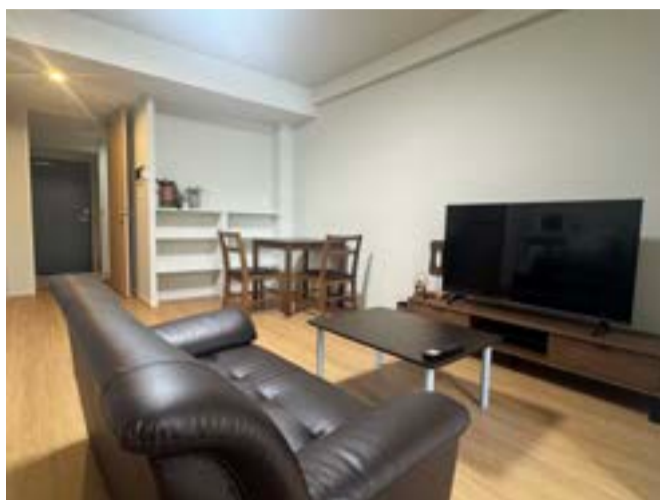

Room Type B

Floor Plan 1LDK (42.90 m²)

Room Photos

LivingDining

LivingDining

LivingDining

Kitchen

Bathroom

Powder room

Furniture Layout