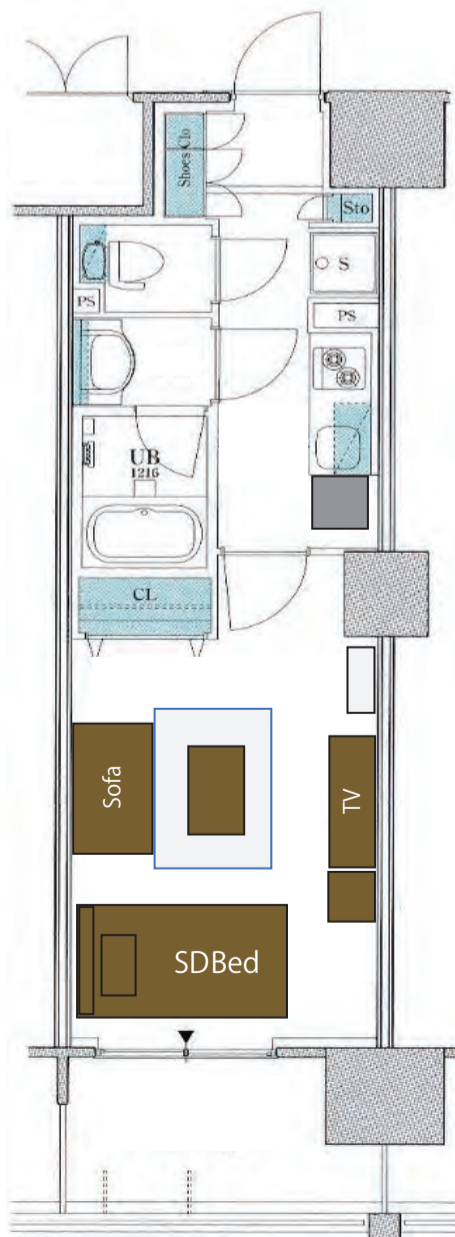

# Room Type W30B/C Rent 193,000 yen

Floor Plan 1K (31.35 m<sup>2</sup>)

## Room Photos

Type W30C

BedRoom

BedRoom

BedRoom

BedRoom

Bathroom

Kitchen

## Furniture Layout

Type W30C

SlimChest

Cabinet

32 inch TV

DVD player

Coat hangers

SD bedx 1

Rug

Sofa2.5P  
(DarkGrey or Beige)

LivingTable

TV board

Iron

Hair dryer

Rice cooker

Electric kettle