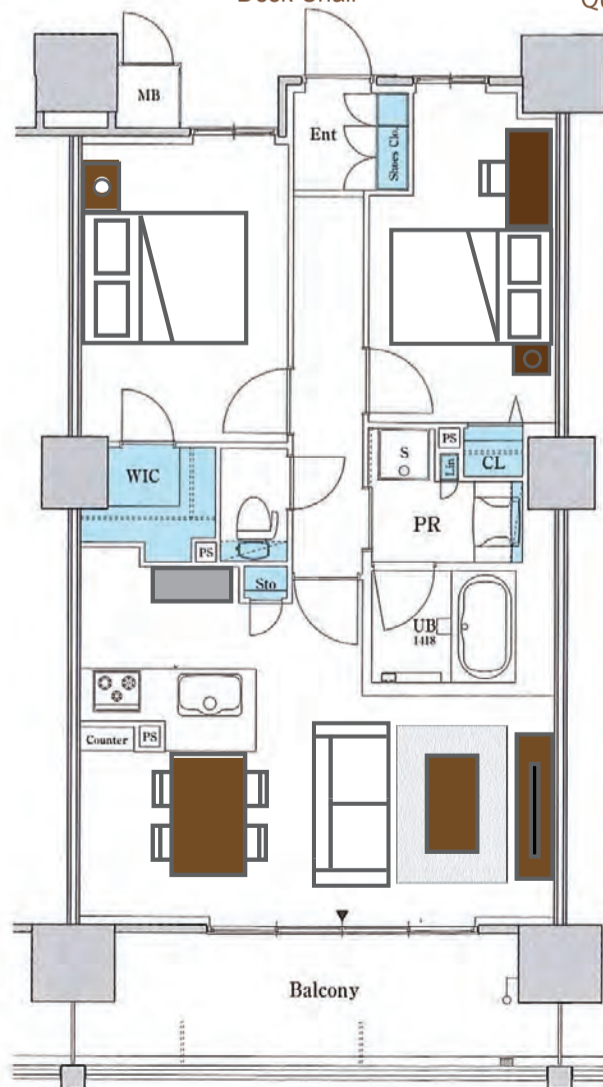

Room Type S60D

Floor Plan 2LDK (62.97 m²)

Rent 350,000 yen

Room Photos

Room 1611

LivingDining

BedRoom

BedRoom

Kitchen

Bathroom / PowderRoom

Entrance / Storage space

Furniture Layout

3P Sofa (Leather Ivory)

Desk (120cm) & Fiule Cabinet

Desk Lamp

Desk Chair

Queen Size Bed W/Mattress

Night Table

Night Table Lamp

Coffee Table

Dining Table
(W150-180 x D90 x H76 cm)
W/ 4 chairs

Double Size Bed W/Mattress

Night Table Lamp

TV Board & TV 50

Microwave Oven

Night Table

Rug (140 x 200 cm)

Kitchen Board (W120cm)

Washing Machine (7kg)

Refrigerator (350L)